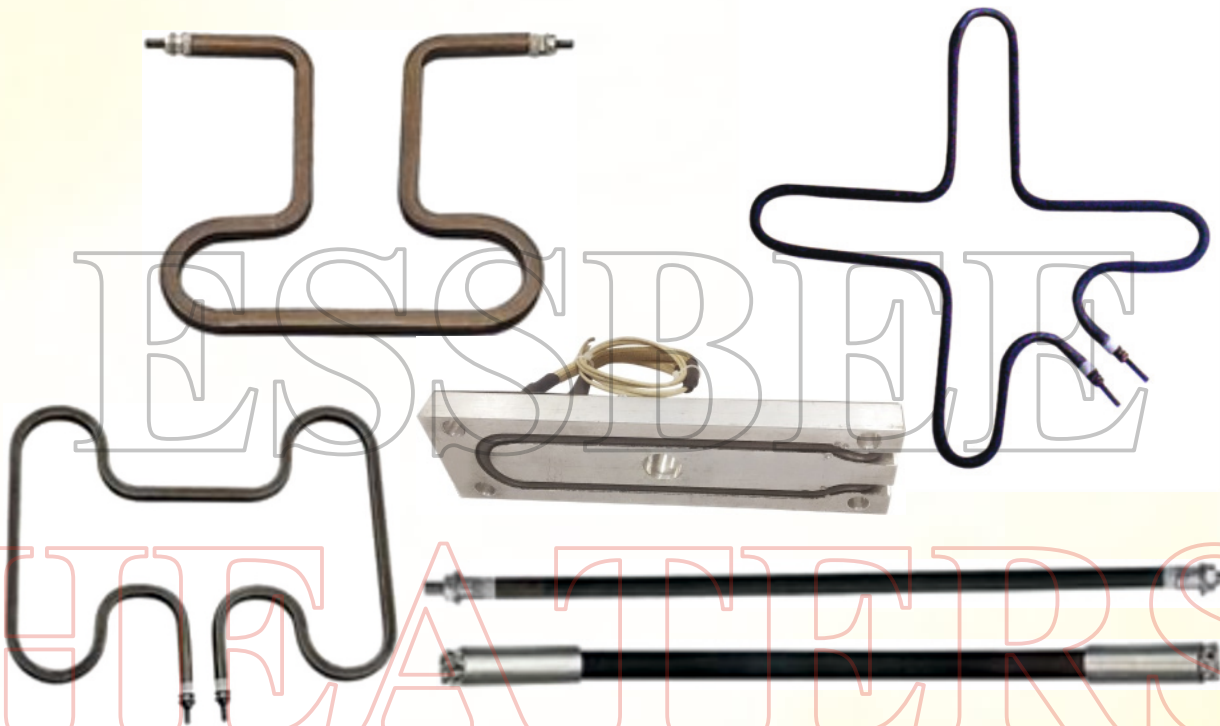

MINI FOLD HEATERS

Tubular Mini Fold Heaters / Flexible Mini Fold Heaters ESS BEE Tubular & Flexible Mini Fold heaters are custom made using 6mm, 7mm & 8mm Diameter. SS 316 & Incoloy. Ess Bee Heaters are also available in different Dia/Flat/Square pipe with threaded stud & Lead wire termination.